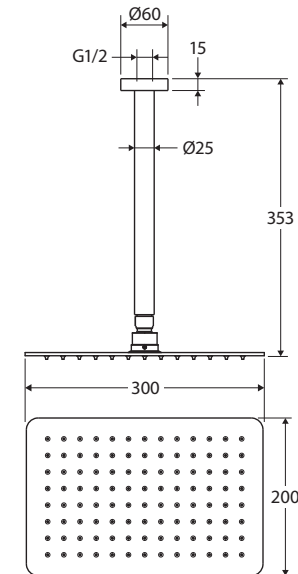

Tono

SHOWER DROPPER SET

Features

WELS 3 Star rated, 9L/min

- 4 mm thin profile
- Easy to clean TPR nozzles
- Brass swivel joint
- Made from lead-free stainless steel
- Flange included
- Female 1/2" BSP inlet

We aim to ensure that specifications are correct at the time of publication. All measurements are shown in millimetres. Always use measurements of actual product received for final specification as the technical drawing may contain differences. Due to printing limitations, physical colour may vary from the image shown. Fienza reserves the right to make modifications without prior notice.