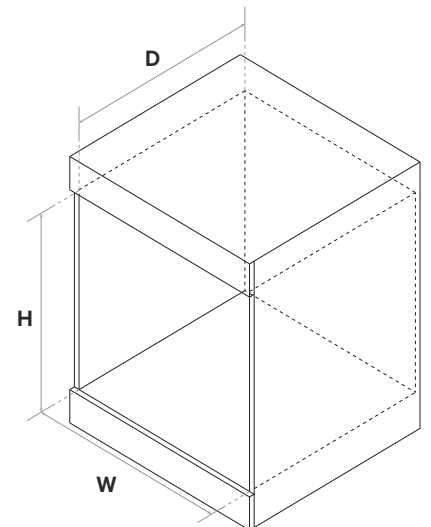

ACCESSORIES

2 × Chrome Wire Shelves

1 × Enamelled Baking Tray

1 × Grill Insert

1 × AirFry Tray

SIZE, W/D/H (MM)

Packaged 639 × 579 × 660

Physical 594 × 500 × 595

MINIMUM INSIDE CAVITY (MM)

W	596	D	520 (Proud)
H	596	D	580 (Flush)