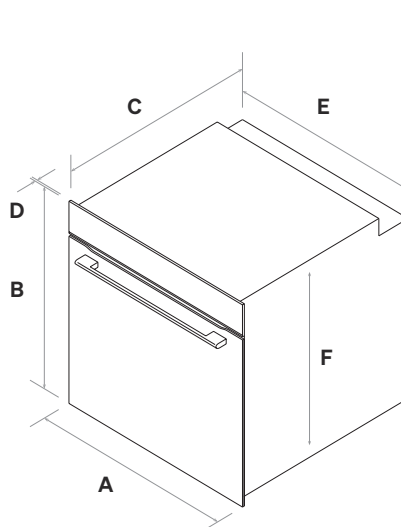

DIMENSIONS (MM)

A	594	B	595	C	500
D	21	E	555	F	580