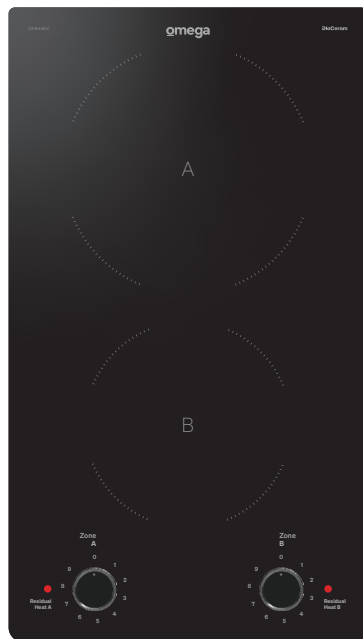

30cm Ceramic Cooktop Knob Controls

AESTHETICS

- Black Frameless Glass
- Midnight Fluted Steel Control Knobs

FUNCTIONALITY

- 2 × Cooking Zones
- 9 × Power Levels
- Front Knob Controls

ZONE OUTPUTS

- 1 × Ø165mm Zone, 1200W
- 1 × Ø200mm Zone, 1800W

SAFETY

- 120 Min. Auto Safety Shut Off
- Residual Heat Indicators

CLEANING

- Single Piece of Glass
- Durable DiaCeram® Ceramic Glass
- Removable Control Knobs

SIZE, W/D/H (MM)

- Packaged: 395 × 610 × 145
- Physical: 288 × 510 × 76

WEIGHT (KG)

- Net: 4.52
- Gross: 5.5

INSTALLATION, W/D (MM)

- Cut-Out: 268 × 490
- Power Cord Length 160cm

POWER REQUIREMENTS

- Power Connection 15 Amp
- Hardwired
- Rated Voltage 220–240V~
- Rated Frequency 50Hz or 60Hz
- Total Power 2700–3000W

ADDITIONAL DETAILS

- Barcode 9349260095434
- Warranty 5 Years

FRONT VIEW

Note: See the user manual for detailed ventilation and installation details