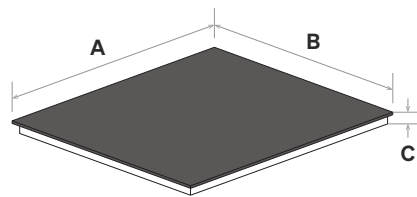

DIMENSIONS (MM)

A 590   B 520
C 55