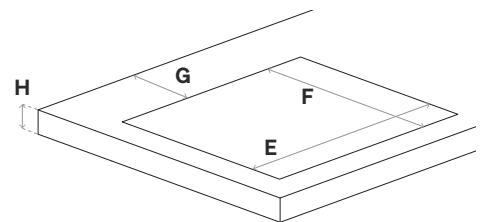

ADDITIONAL DETAILS

Barcode 9349260095717
Warranty 5 Years

FRONT VIEW

Note: See the user manual for detailed ventilation and installation details

DIMENSIONS (MM)

A 590 B 520
C 55

MINIMUM CUT-OUT (MM)

E 560 F 490
G 50 H 30