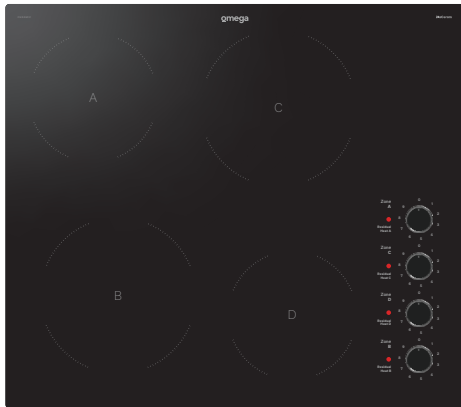

60cm Ceramic Cooktop Knob Controls

AESTHETICS

Black Frameless Glass
Midnight Fluted Steel Control Knobs

FUNCTIONALITY

4 × Cooking Zones
9 × Power Levels
Knob Control with Touch Power Button

ZONE OUTPUTS

2 × Ø165mm Zone, 1200W
2 × Ø200mm Zone, 1800W

SAFETY

Residual Heat Indicators
120 Min. Auto Safety Shut Off

CLEANING

Single Piece of Glass
Removable Control Knobs
Durable DiaCeram® Ceramic Glass

SIZE, W/D/H (MM)

Packaged: 690 × 645 × 115
Physical: 590 × 520 × 55

WEIGHT (KG)

Net: 9.0   Gross: 11.3

INSTALLATION, W/D (MM)

Cut-Out: 560 × 490
Power Cord Length 120cm

POWER REQUIREMENTS

Power Connection 25 Amp
Hardwired
Rated Voltage 220–240V~
Rated Frequency 50Hz or 60Hz
Total Power 5500–6600W

ADDITIONAL DETAILS

Barcode 9349260095717
Warranty 5 Years

FRONT VIEW

Note: See the user manual for detailed ventilation and installation details